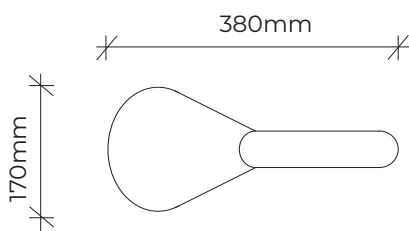

PRODUCT INFORMATION SHEET

TALKING TUBES FREESTANDING

Product code: 780-TAL

Category: Miscellaneous (700-Series)

Dimensions: W 380mm x L 170mm
H ~1000mm

Fall zone: No fall zone required

NTS

All timber is West Australian Jarrah hardwood.