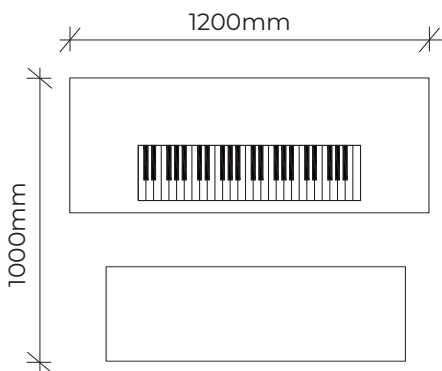

PRODUCT INFORMATION SHEET

LOG PIANO

Product code: 772-PIA

Category: Miscellaneous (700-Series)

Dimensions: W 1000mm x L 1200mm
H 450mm

Fall zone: No fall zone required

NTS

All timber is West Australian Jarrah hardwood.