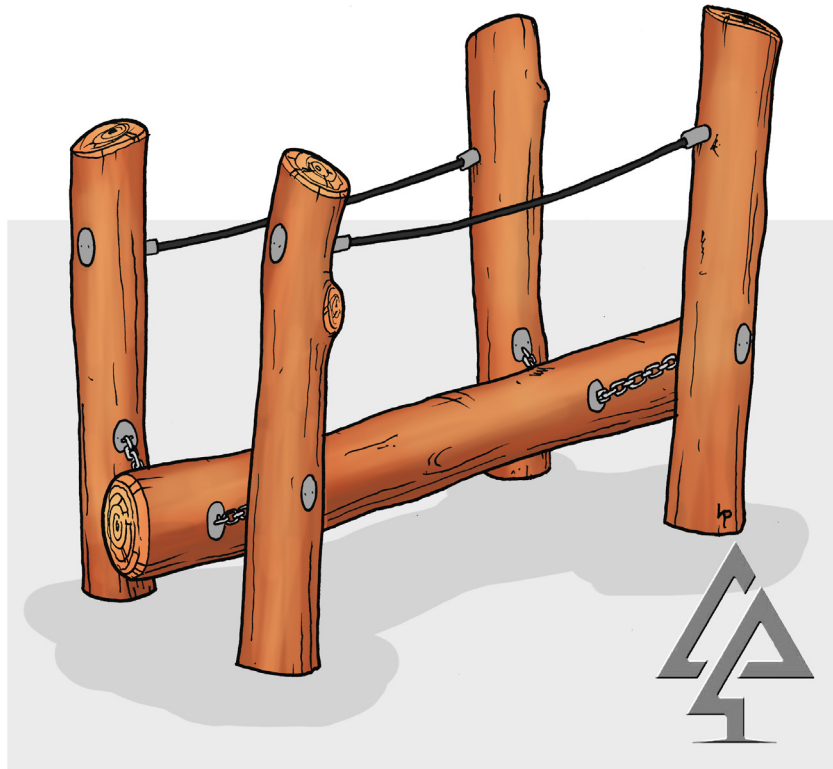

### WOBBLY LOG WALK

Product code: 037-WLW

Category: Woodland Trail (000-Series)

Dimensions: L 2200mm x 1100mm x  
H 1400mm

Fall zone: No fall zone required

NTS

All timber is West Australian Jarrah hardwood.