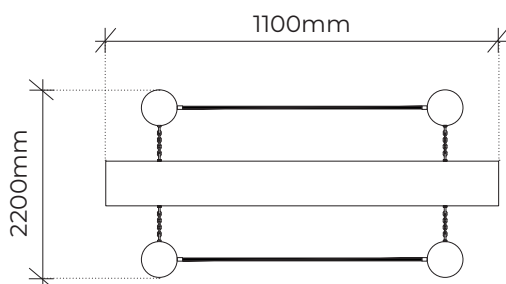

### WOBBLY LOG WALK

Product code: 037-WLW

Category: Woodland Trail (000-Series)

Dimensions: L 2200mm x 1100mm x  
H 1400mm

Fall zone: No fall zone required

NTS

All timber is West Australian Jarrah hardwood.