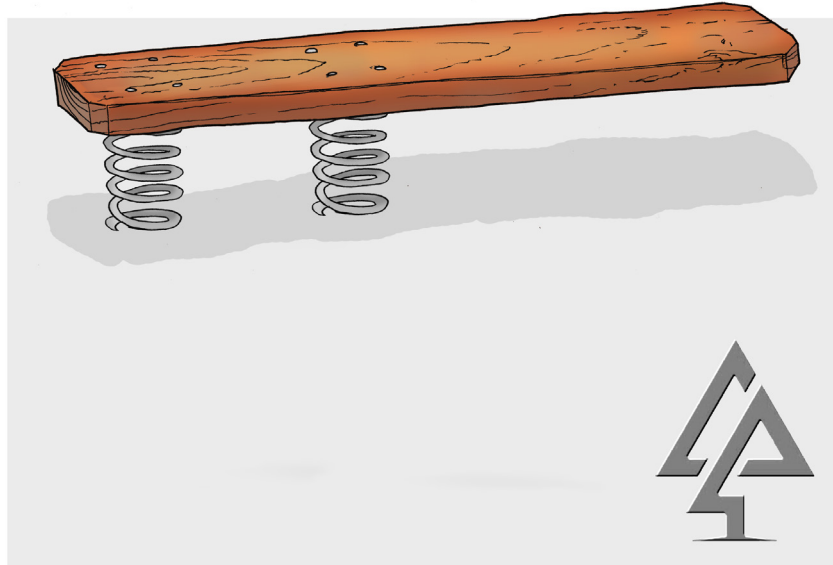

PRODUCT INFORMATION SHEET

WALK THE PLANK ROCKER

Product code: 035-PLA

Category: Woodland Trail (000-Series)

Dimensions: L 2300mm x W 300mm x
H 400mm

Fall zone: 4300mm x 2300mm

All timber is West Australian Jarrah hardwood.