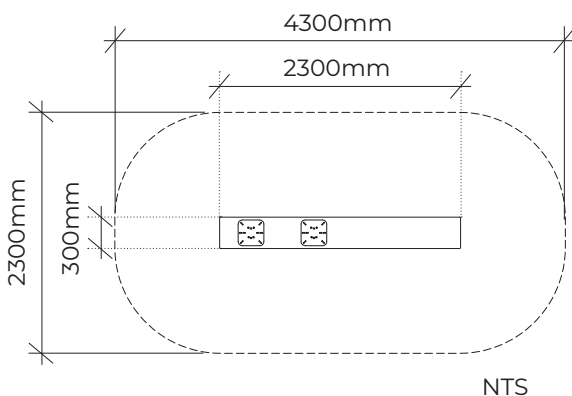

PRODUCT INFORMATION SHEET

WALK THE PLANK ROCKER

Product code: 035-PLA

Category: Woodland Trail (000-Series)

Dimensions: L 2300mm x W 300mm x
H 400mm

Fall zone: 4300mm x 2300mm

All timber is West Australian Jarrah hardwood.

Timber characteristics and dimensions naturally vary and can be customised to suit your playground needs.

VAN RYT
INDUSTRIES

0421 825 520

vanrytindustries.com.au