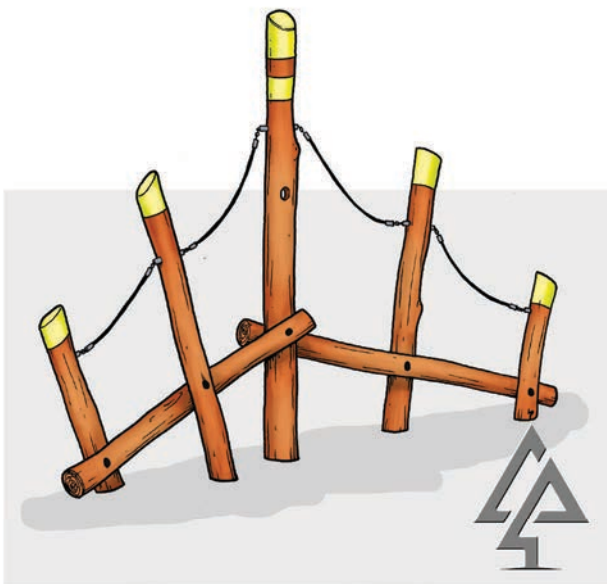

Balance Log Traverse

430-BLT