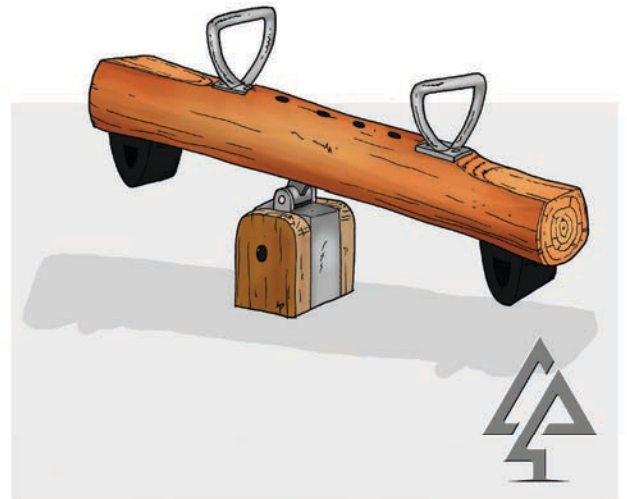

Mini See Saw

732-MSW