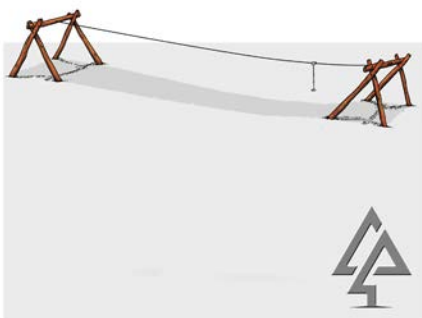

Flying Fox

404-FOX