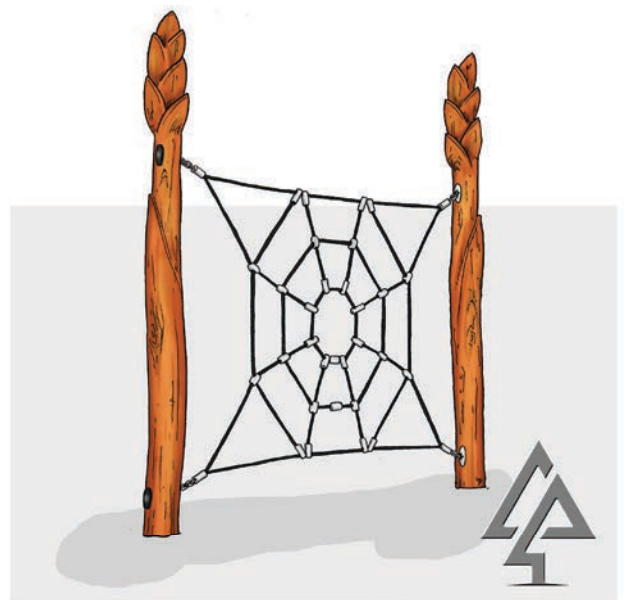

Army Style Climber

403-ARM

Balance Log Traverse

430-BLT

Spider Web On Wheat Poles

429-SWW

Rope Features

Double Flying Fox with Platform