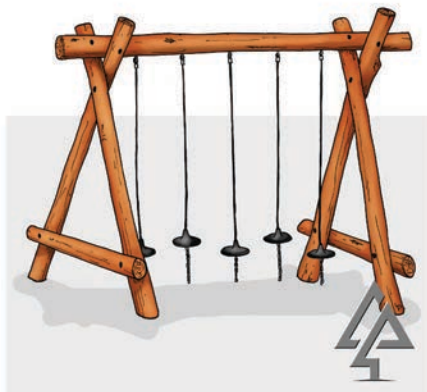

Rope Features

A-Frame Pommel Traverse

425-PMT