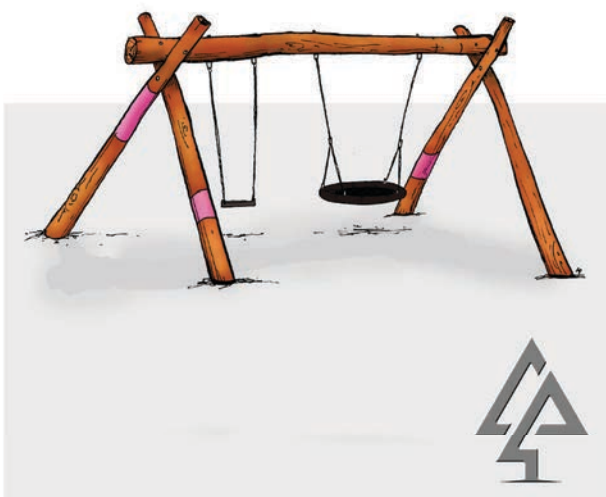

A-Frame with Basket and Single Swing

203-ASS