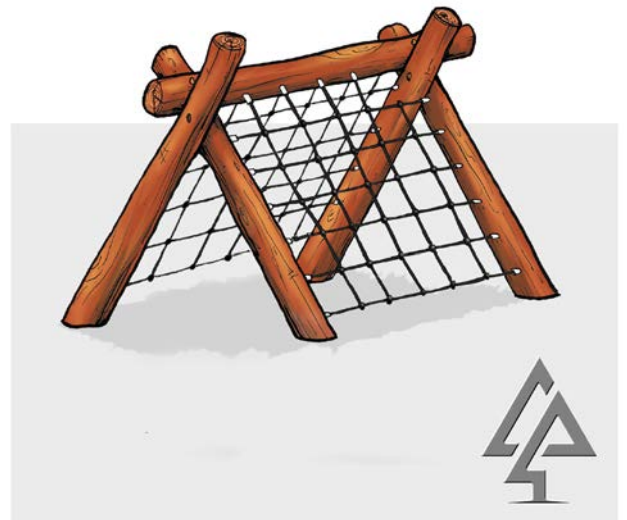

Army Style Climber

403-ARM

Balance Log Traverse

430-BLT

Spider Web On Wheat Poles

429-SWW

Rope Features

Double Flying Fox with Platform