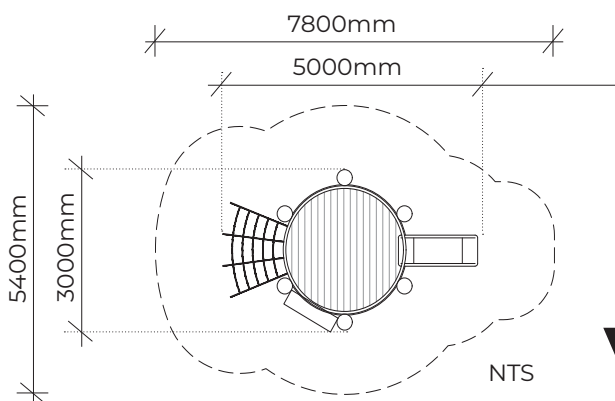

PRODUCT INFORMATION SHEET

MINI MANIANA FORT

Product code: 149-MIN

Category: Elevated Platforms (100-series)

Dimensions: W 3000mm x L 7800mm
x H 2500mm (platform)

Fall zone: 5400mm x 7800mm

Features: Slide, climbing nets, rope platform, climbing wall and more.