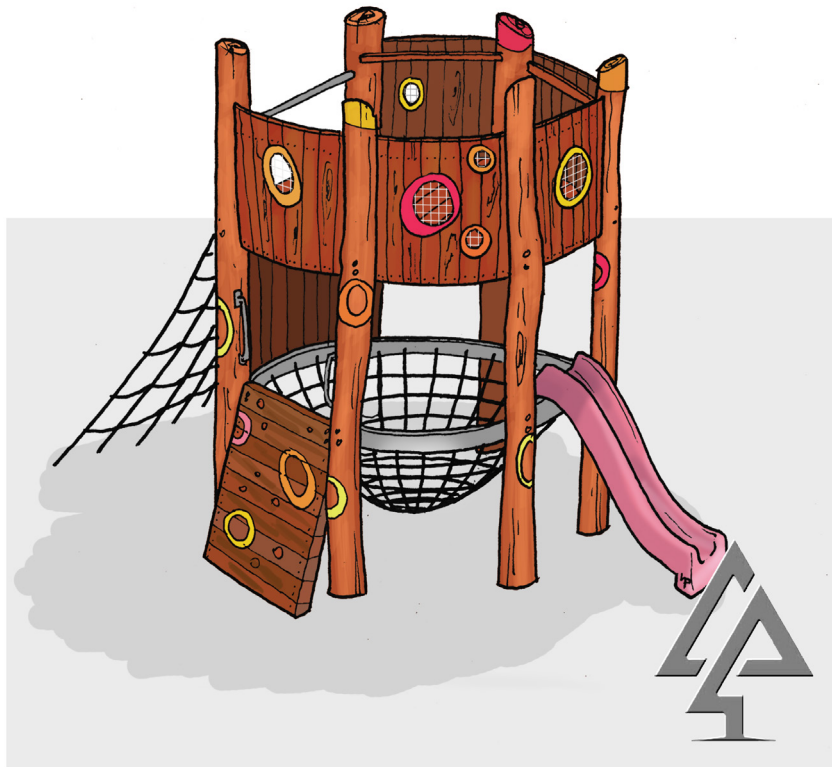

PRODUCT INFORMATION SHEET

MINI MANIANA FORT

Product code: 149-MIN

Category: Elevated Platforms (100-series)

Dimensions: W 3000mm x L 7800mm
x H 2500mm (platform)

Fall zone: 5400mm x 7800mm

Features: Slide, climbing nets, rope platform, climbing wall and more.

The timber is mostly West Australian Jarrah hardwood, and timber characteristics and dimensions may naturally vary.

All of our equipment and colours can be customised to suit your playground requirements.