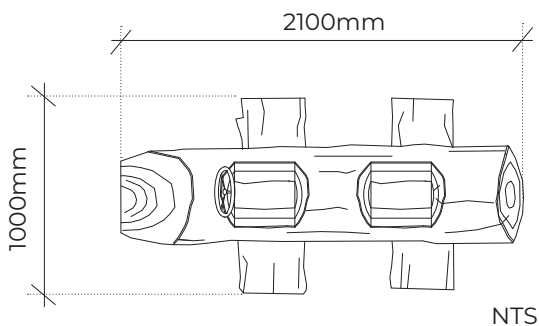

PRODUCT INFORMATION SHEET

LOG RACE CAR

Product code: 516-RAC

Category: On The Move (500-series)

Dimensions: W 1000mm x L 2100mm x H 500mm

Fall zone: No fall zone required

The timber is mostly West Australian Jarrah hardwood, and timber characteristics and dimensions may naturally vary.