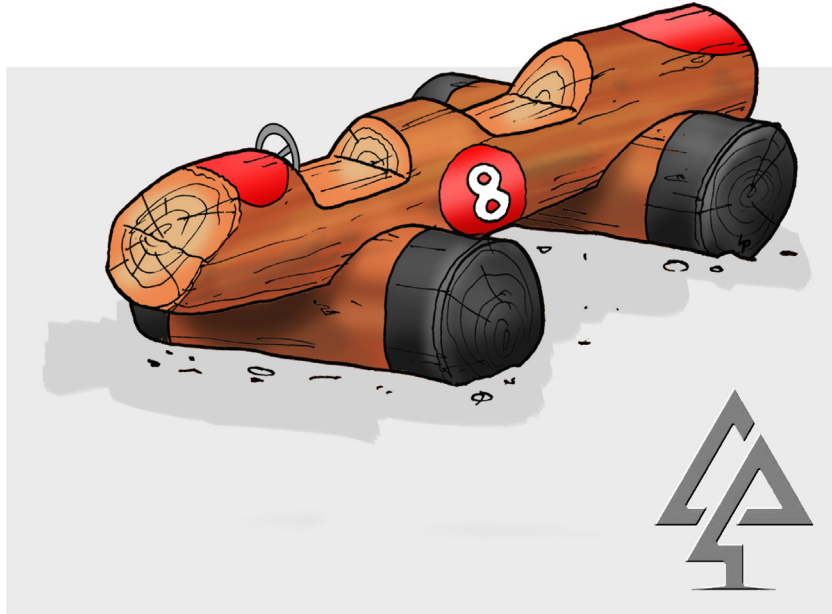

PRODUCT INFORMATION SHEET

LOG RACE CAR

Product code: 516-RAC

Category: On The Move (500-series)

Dimensions: W 1000mm x L 2100mm x H 500mm

Fall zone: No fall zone required

The timber is mostly West Australian Jarrah hardwood, and timber characteristics and dimensions may naturally vary.