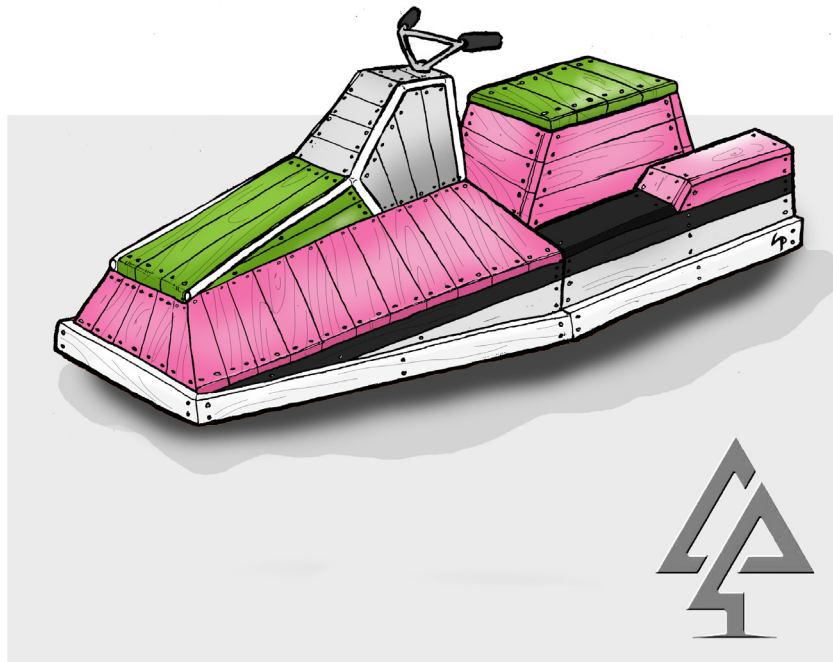

### JET SKI

Product code: 514-JSK

Category: On The Move (500-series)

Dimensions: W 900mm x L 2250mm x H 1000mm

Fall zone: No fall zone required

NTS

The timber is mostly West Australian Jarrah hardwood, and timber characteristics and dimensions may naturally vary.