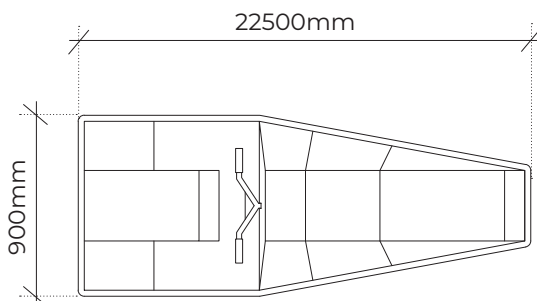

### JET SKI

Product code: 514-JSK

Category: On The Move (500-series)

Dimensions: W 900mm x L 2250mm x H 1000mm

Fall zone: No fall zone required

NTS

The timber is mostly West Australian Jarrah hardwood, and timber characteristics and dimensions may naturally vary.