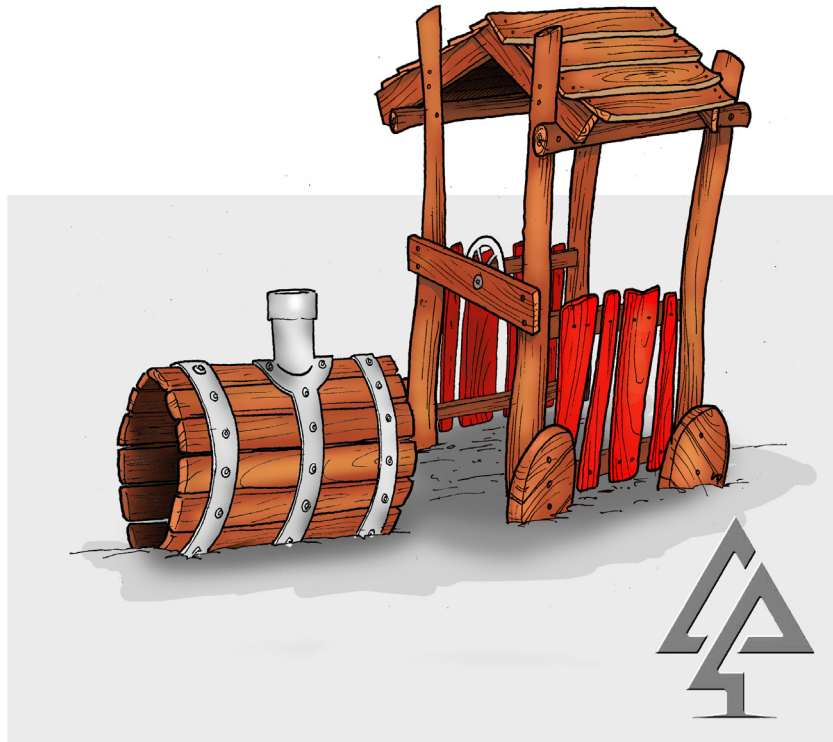

PRODUCT INFORMATION SHEET

MINI TRAIN

Product code: 513-MTR

Category: On The Move (500-series)

Dimensions: W 1500mm x L 3500mm x H 2200mm

Fall zone: No fall zone required

Features: Tunnel engine, roofed train with steering wheel

NTS

The timber is mostly West Australian Jarrah hardwood, and timber characteristics and dimensions may naturally vary.

All of our equipment and colours can be customised to suit your playground requirements.