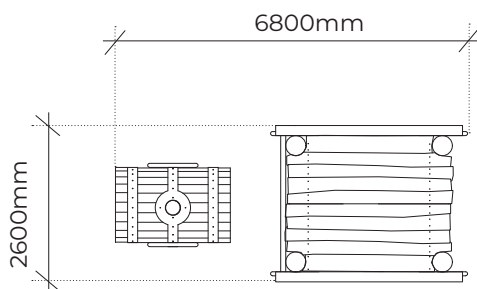

PRODUCT INFORMATION SHEET

MINI TRAIN

Product code: 513-MTR

Category: On The Move (500-series)

Dimensions: W 1500mm x L 3500mm x H 2200mm

Fall zone: No fall zone required

Features: Tunnel engine, roofed train with steering wheel