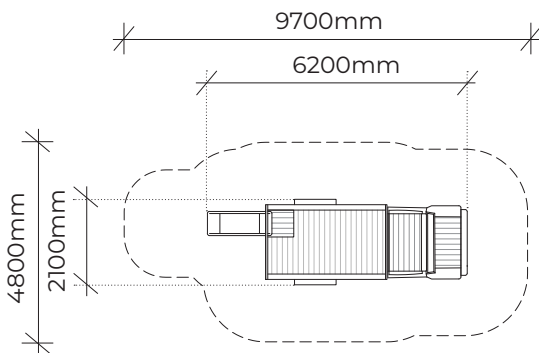

PRODUCT INFORMATION SHEET

FRUIT TRUCK

Product code: 508-FRU

Category: On The Move (500-series)

Dimensions: W 2100mm x L 6200mm x 1900H mm

Fall zone: 4800mm x 9700mm

Features: Fruit cutouts, Steering wheel, platform with 900mm high slide