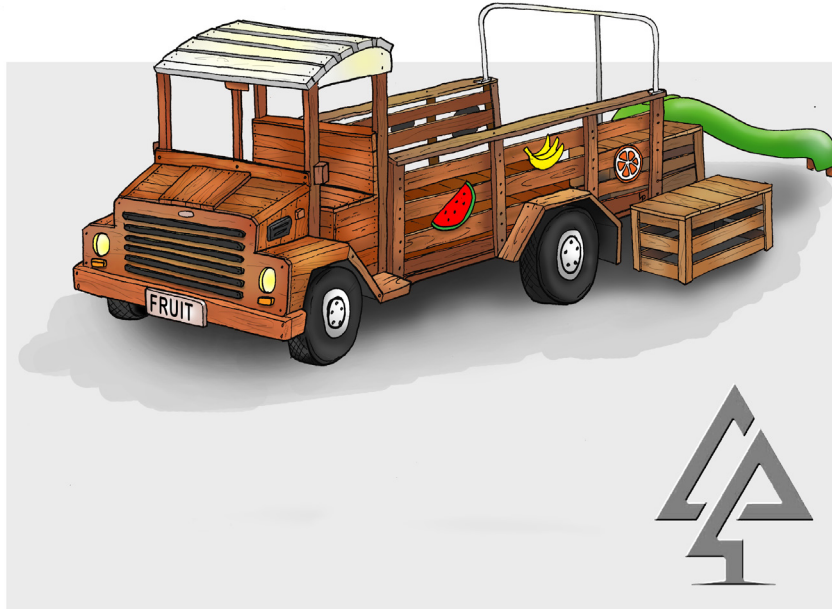

PRODUCT INFORMATION SHEET

FRUIT TRUCK

Product code: 508-FRU

Category: On The Move (500-series)

Dimensions: W 2100mm x L 6200mm x 1900H mm

Fall zone: 4800mm x 9700mm

Features: Fruit cutouts, Steering wheel, platform with 900mm high slide

NTS

The timber is mostly West Australian Jarrah hardwood, and timber characteristics and dimensions may naturally vary.

All of our equipment and colours can be customised to suit your playground requirements.