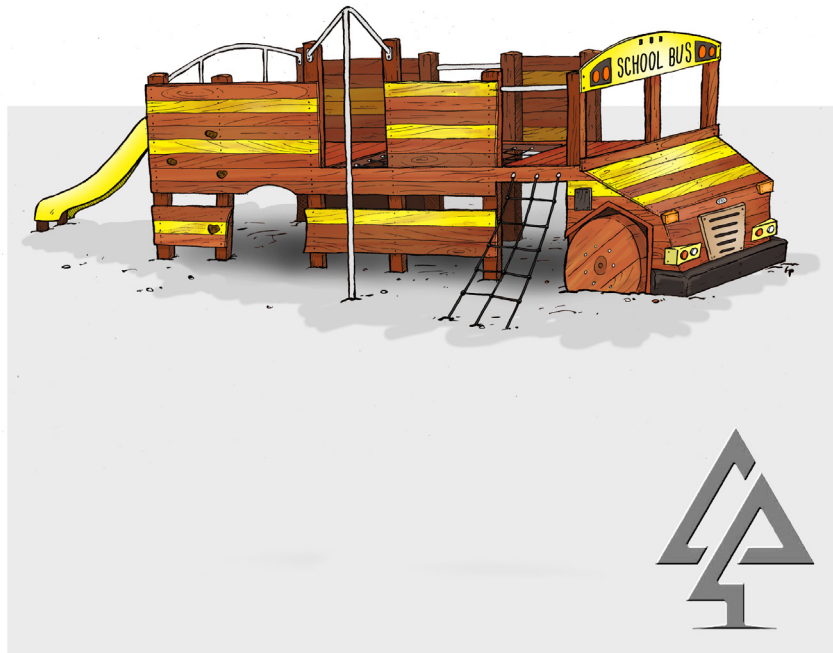

### SCHOOL BUS

Product code: 506-BUS

Category: On The Move (500-series)

Dimensions: W 4300mm x L 6500mm x H 2300mm

Fall zone: 7900mm x 10000mm

Features: Rope nets, steering wheel, fireman's pole, double slides, tunnels and more

The timber is mostly West Australian Jarrah hardwood, and timber characteristics and dimensions may naturally vary.

All of our equipment and colours can be customised to suit your playground requirements.