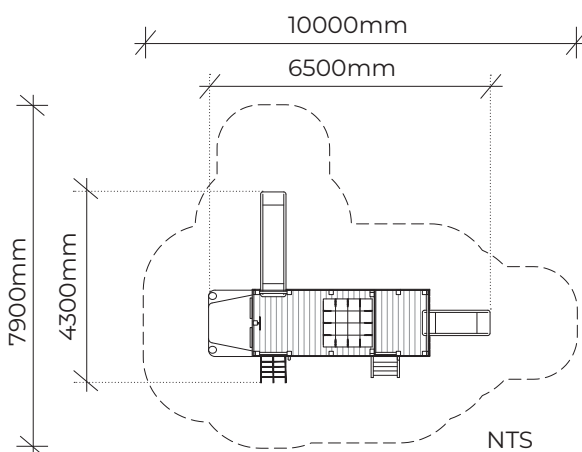

### SCHOOL BUS

Product code: 506-BUS

Category: On The Move (500-series)

Dimensions: W 4300mm x L 6500mm x H 2300mm

Fall zone: 7900mm x 10000mm

Features: Rope nets, steering wheel, fireman's pole, double slides, tunnels and more