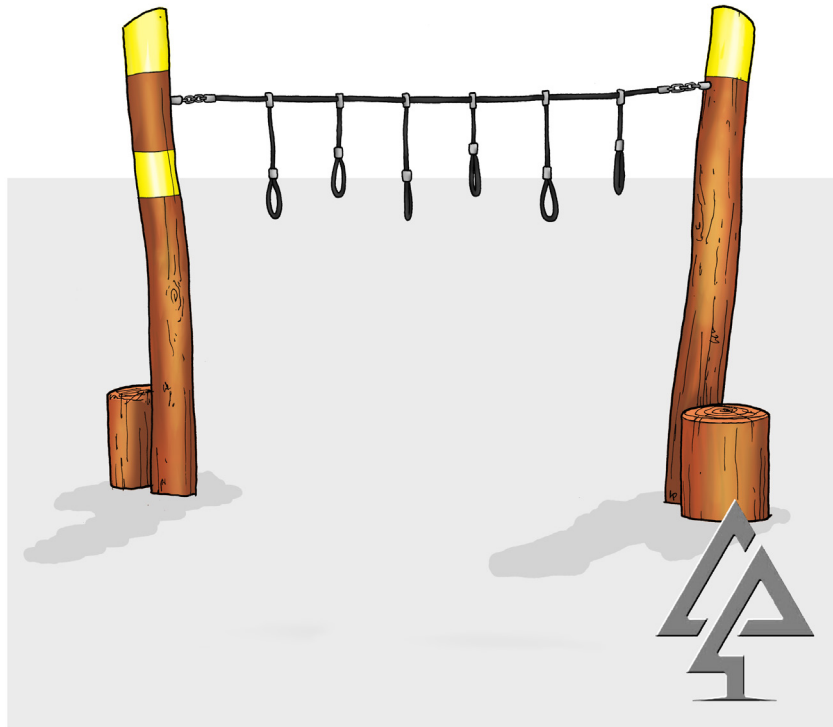

### MONKEY ROPE TRAVERSE

Product code: 421-MKR

Category: Rope Features (400-Series)

Dimensions: L 3800mm x W 600mm x  
H 2200mm

Fall zone: L 6600mm x W 3800mm

NTS

All timber is West Australian Jarrah hardwood.