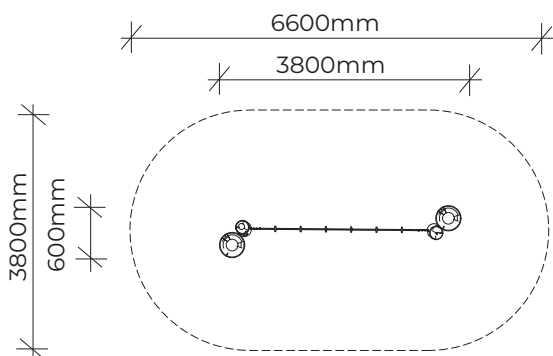

### MONKEY ROPE TRAVERSE

Product code: 421-MKR

Category: Rope Features (400-Series)

Dimensions: L 3800mm x W 600mm x  
H 2200mm

Fall zone: L 6600mm x W 3800mm

NTS

All timber is West Australian Jarrah hardwood.