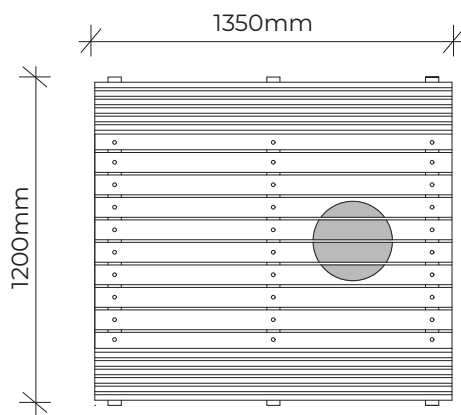

PRODUCT INFORMATION SHEET

GIANT CRAY POT

Product code: 324-CRY

Category: Imagination Play (300-series)

Dimensions: L 1350mm x W 1200mm x H 600mm

Fall zone: No fall zone required

All timber is West Australian Jarrah hardwood, and timber characteristics and dimensions may naturally vary.