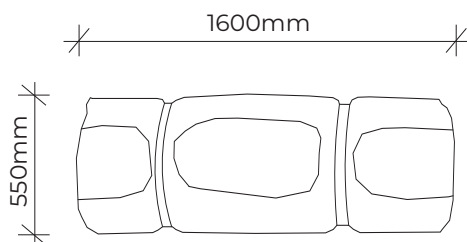

PRODUCT INFORMATION SHEET

ROLLED UP SWAG SEAT

Product code: 322-SWG

Category: Imagination Play Items (300-Series)

Dimensions: L 1600mm x W 550mm x H 450mm

Fall zone: No fall zone required

NTS

All timber is West Australian Jarrah hardwood.

Timber characteristics and dimensions naturally vary and can be customised to suit your playground needs.

VAN RYT
INDUSTRIES

0421 825 520

vanrytindustries.com.au