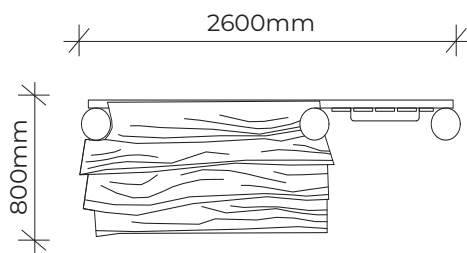

PRODUCT INFORMATION SHEET

GENERAL STORE SHOP FRONT with WINDOW

Product code: 306-GEW

Category: Imagination Play Items (300-Series)

Dimensions: L 2600mm x W 800mm x H 2200mm

Fall zone: No fall zone required

NTS

All timber is West Australian Jarrah hardwood.

Timber characteristics and dimensions naturally vary and can be customised to suit your playground needs.

VAN RYT
INDUSTRIES

0421 825 520

vanrytindustries.com.au