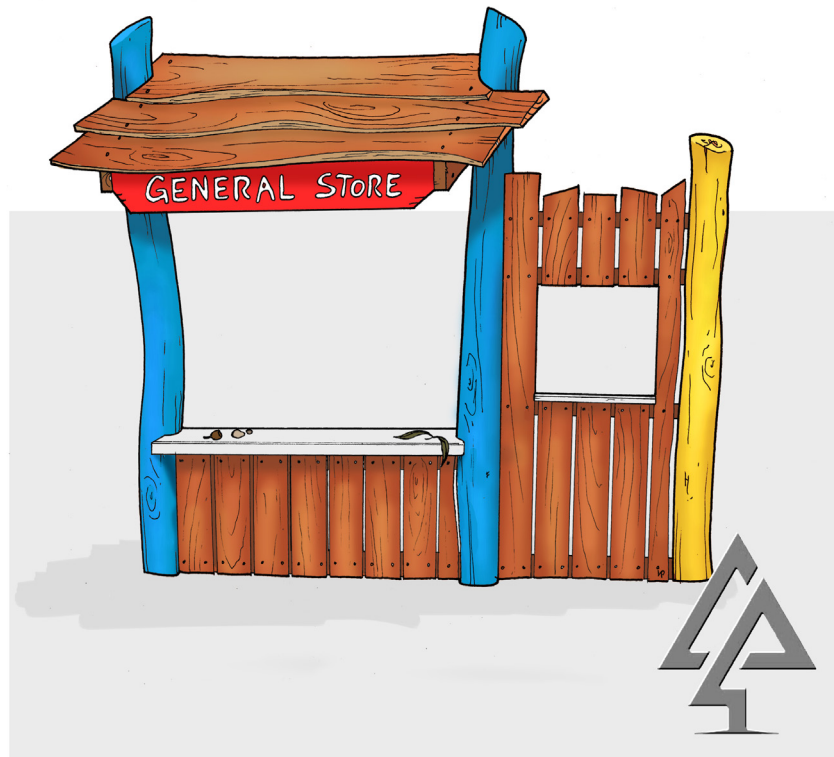

PRODUCT INFORMATION SHEET

GENERAL STORE SHOP FRONT with WINDOW

Product code: 306-GEW

Category: Imagination Play Items (300-Series)

Dimensions: L 2600mm x W 800mm x H 2200mm

Fall zone: No fall zone required

NTS

All timber is West Australian Jarrah hardwood.

Timber characteristics and dimensions naturally vary and can be customised to suit your playground needs.

VAN RYT
INDUSTRIES

0421 825 520

vanrytindustries.com.au