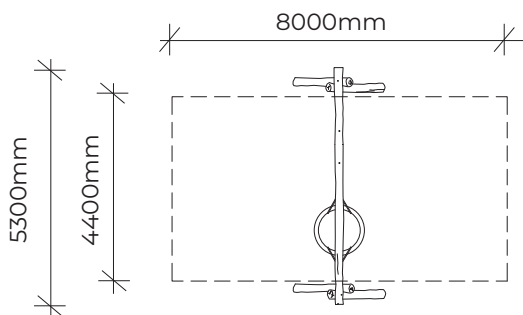

PRODUCT INFORMATION SHEET

A-FRAME with BASKET and SINGLE SWING

Product code: 203-ASS

Category: Swing Sets (200-Series)

Dimensions: L 5300mm x W 8000mm x H 3000mm

Features: Basket, and single toddler or standard swing