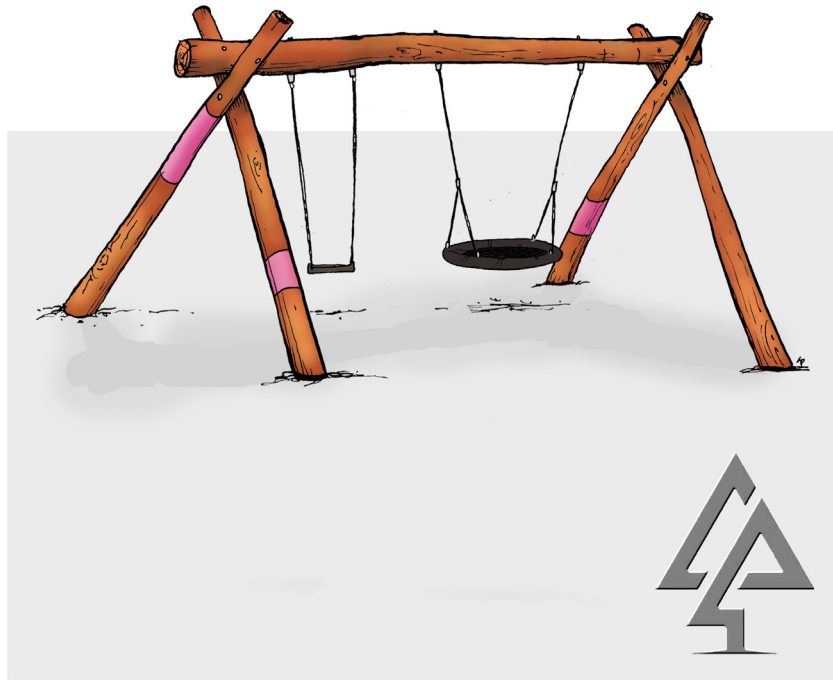

PRODUCT INFORMATION SHEET

A-FRAME with BASKET and SINGLE SWING

Product code: 203-ASS

Category: Swing Sets (200-Series)

Dimensions: L 5300mm x W 8000mm x H 3000mm

Features: Basket, and single toddler or standard swing

NTS

All timber is West Australian Jarrah hardwood.

Timber characteristics and dimensions naturally vary and can be customised to suit your playground needs.

VAN RYT
INDUSTRIES

0421 825 520

vanrytindustries.com.au