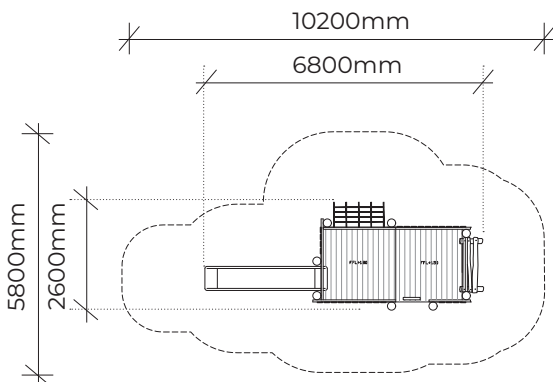

PRODUCT INFORMATION SHEET

WALKAWAY CUBBY

Product code: 147-WAW

Category: Elevated Platforms (100-series)

Dimensions: W 2600mm x L 6800mm
Platform H 1800/1500mm

Fall zone: 5800mm x 10200mm

Features: Split height platforms with rope net,
climbing wall, servery, 1.8m slide & log
scramble ladder