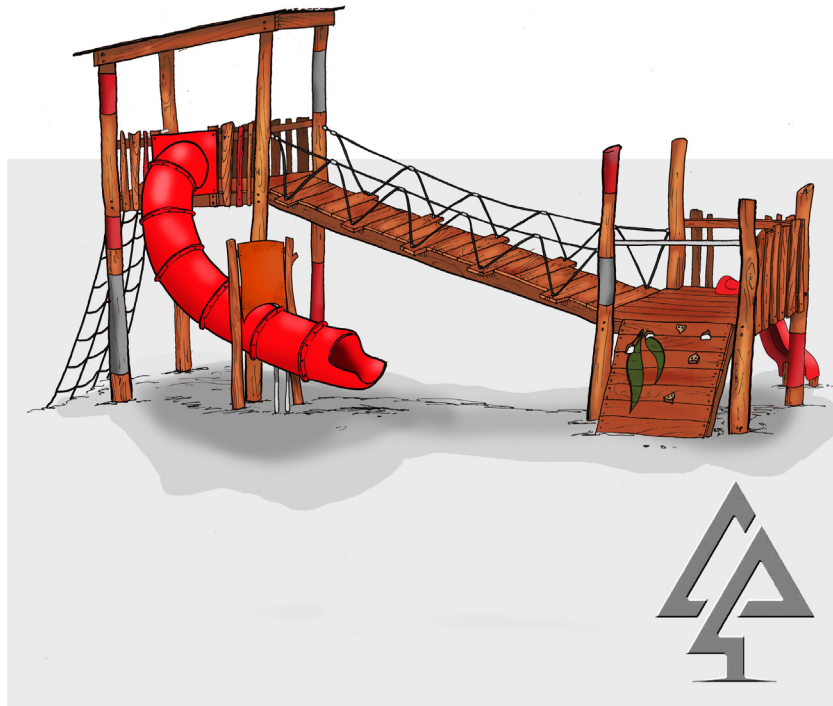

PRODUCT INFORMATION SHEET

GIN GIN FORT

Product code: 146-GIN

Category: Elevated Platforms (100-series)

Dimensions: W 7000mm x L 8200mm
Platform H 2200/1200mm

Fall zone: 10300mm x 11200mm

Features: Split height platforms with bridge link, rope net, climbing wall, tube slide, standard slide, roof and more

The timber is mostly West Australian Jarrah hardwood, and timber characteristics and dimensions may naturally vary.

All of our equipment and colours can be customised to suit your playground requirements.