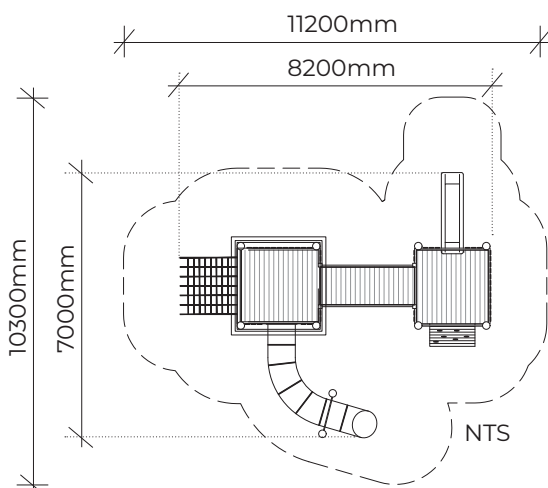

PRODUCT INFORMATION SHEET

GIN GIN FORT

Product code: 146-GIN

Category: Elevated Platforms (100-series)

Dimensions: W 7000mm x L 8200mm
Platform H 2200/1200mm

Fall zone: 10300mm x 11200mm

Features: Split height platforms with bridge link, rope net, climbing wall, tube slide, standard slide, roof and more