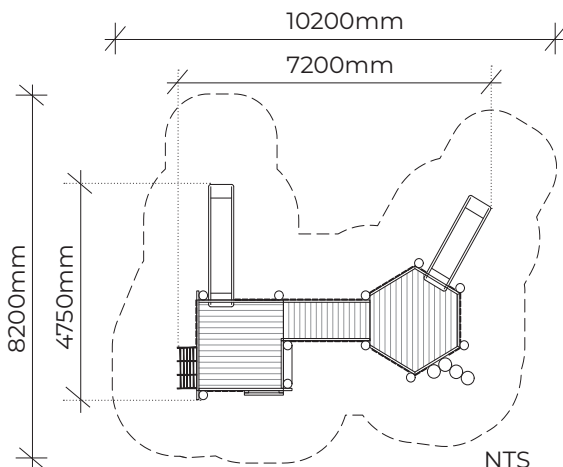

PRODUCT INFORMATION SHEET

GUILD FORT

Product code: 145-GFT

Category: Elevated Platforms (100-series)

Dimensions: W 4750mm x L 7200mm
Platform H 1500/1200mm

Fall zone: 8200mm x 10200mm

Features: Split height platforms with bridge link, rope net, climbing wall, 1.2 & 1.5m slides, servery counter & stepper stairs