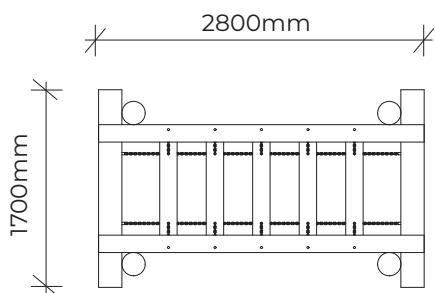

PRODUCT INFORMATION SHEET

FLOATING LOGS WALK

Product code: 033-FLW

Category: Woodland Trail (000-Series)

Dimensions: L 2800mm x W 1700mm
H 1400mm

Fall zone: No fall zone required

NTS

All timber is West Australian Jarrah hardwood.

Timber characteristics and dimensions naturally vary and can be customised to suit your playground needs.

VAN RYT
INDUSTRIES

0421 825 520

vanrytindustries.com.au