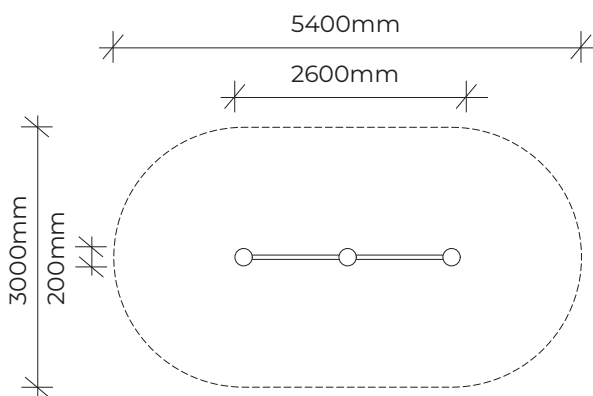

### CROSS BARS

Product code: 021-BAR

Category: Woodland Trail (000-Series)

Dimensions: L 2600mm x W 200mm x H 1800mm

Fall zone: 5400mm x 3000mm

NTS

All timber is West Australian Jarrah hardwood.

Timber characteristics and dimensions naturally vary and can be customised to suit your playground needs.