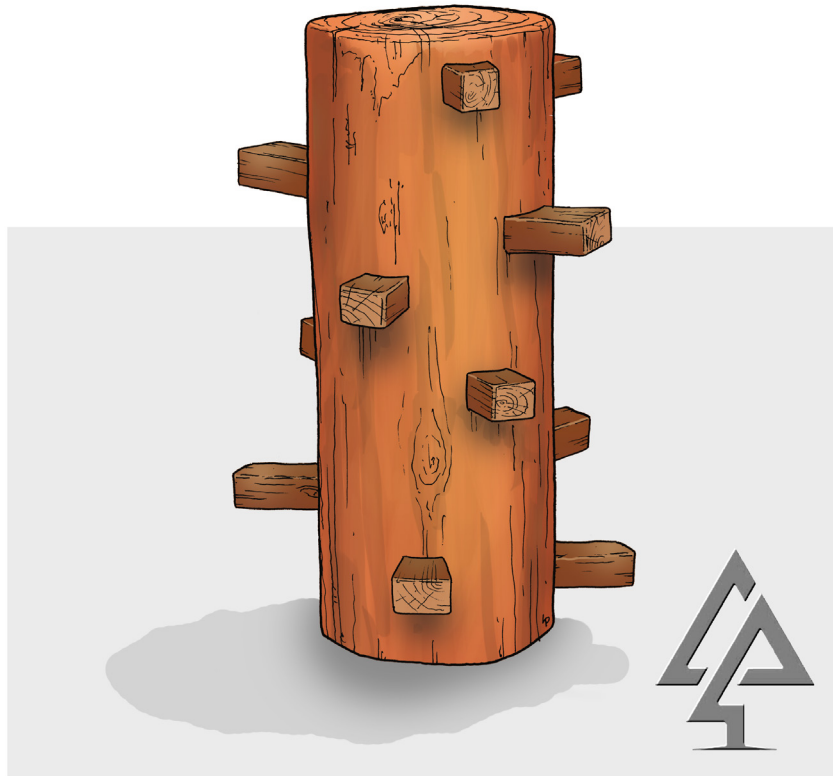

### CLIMBING STUMP

**Product code:** 014-CLS

**Category:** Woodland Trail (000-Series)

**Dimensions:** L 1600mm x W 1600mm x H 2200mm

**Fall zone:** L 5500mm x W 5500mm

All timber is West Australian Jarrah hardwood.