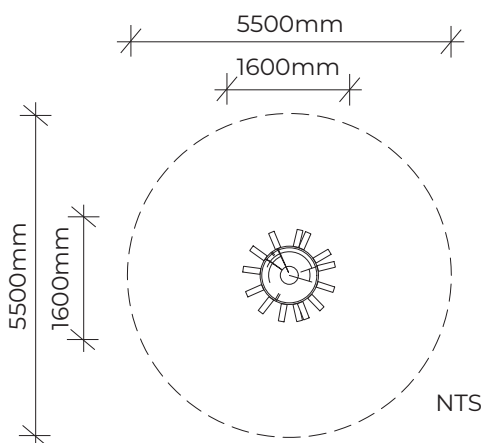

### CLIMBING STUMP

**Product code:** 014-CLS

**Category:** Woodland Trail (000-Series)

**Dimensions:** L 1600mm x W 1600mm x H 2200mm

**Fall zone:** L 5500mm x W 5500mm

All timber is West Australian Jarrah hardwood.