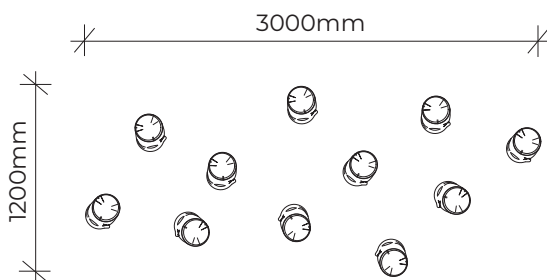

PRODUCT INFORMATION SHEET

STILT CLUSTER

Product code: 014-CLS

Category: Woodland Trail (000-Series)

Dimensions: L 3000mm x W 1200mm x H 2400mm

Fall zone: No fall zone required

NTS

All timber is West Australian Jarrah hardwood.