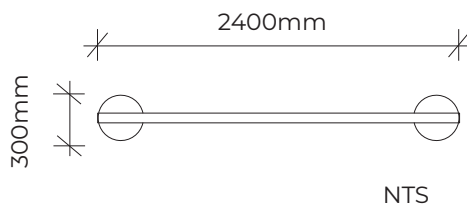

PRODUCT INFORMATION SHEET

BALANCE BEAM NARROW

Product code: 009-BAN

Category: Woodland Trail (000-Series)

Dimensions: L 2400mm x W 300mm x H 500mm

Fall zone: No fall zone required

All timber is West Australian Jarrah hardwood.