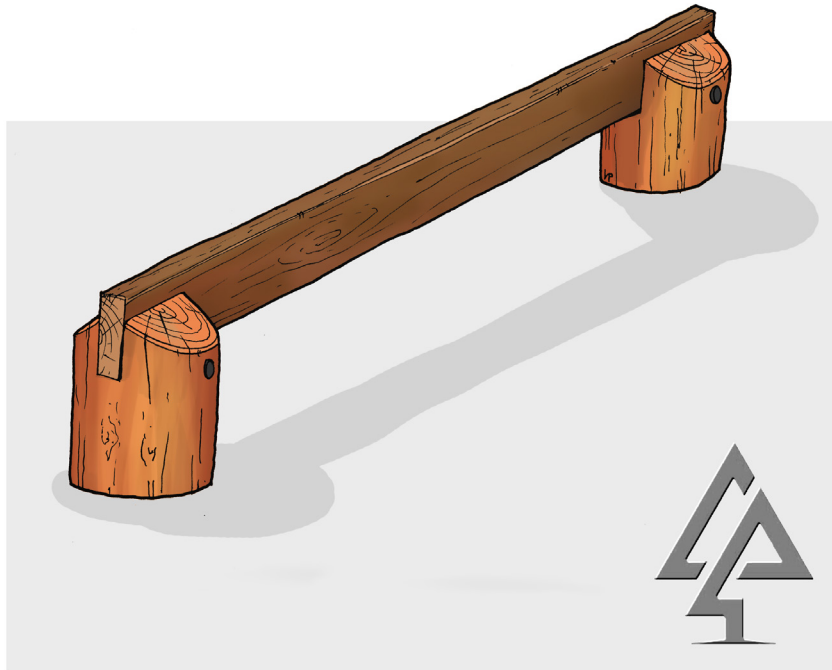

PRODUCT INFORMATION SHEET

BALANCE BEAM NARROW

Product code: 009-BAN

Category: Woodland Trail (000-Series)

Dimensions: L 2400mm x W 300mm x H 500mm

Fall zone: No fall zone required

All timber is West Australian Jarrah hardwood.