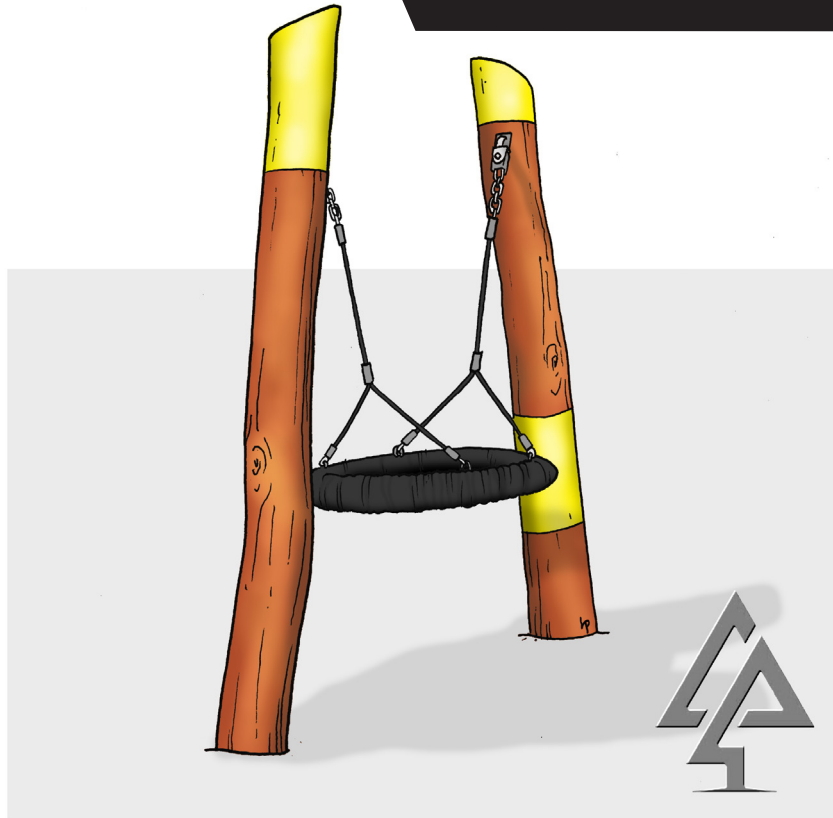

PRODUCT INFORMATION SHEET

DOUBLE POLE BASKET SWING

Product code: 221-DPS

Category: Swing Sets (200-Series)

Dimensions: L 8000mm x W 3000mm x H 2500mm

All timber is West Australian Jarrah hardwood.

Timber characteristics and dimensions naturally vary and can be customised to suit your playground needs.