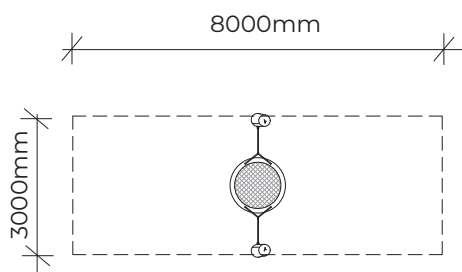

PRODUCT INFORMATION SHEET

DOUBLE POLE BASKET SWING

Product code: 221-DPS

Category: Swing Sets (200-Series)

Dimensions: L 8000mm x W 3000mm x H 2500mm

All timber is West Australian Jarrah hardwood.

Timber characteristics and dimensions naturally vary and can be customised to suit your playground needs.