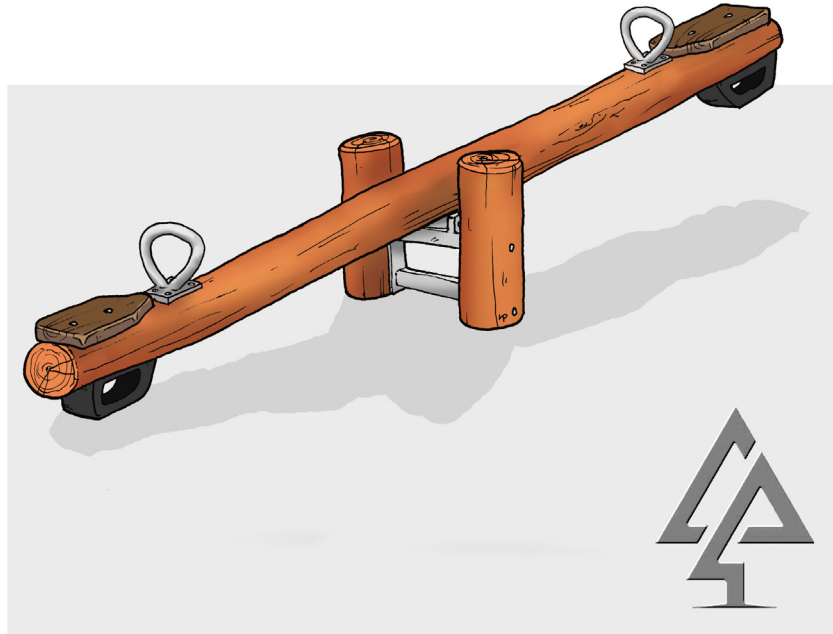

PRODUCT INFORMATION SHEET

SEE SAW

Product code: 731-SEE

Category: Miscellaneous (700-Series)

Dimensions: L 3800mm x W 750mm x H 900mm

Fall zone: L 6800mm x W 3750mm

All timber is West Australian Jarrah hardwood.