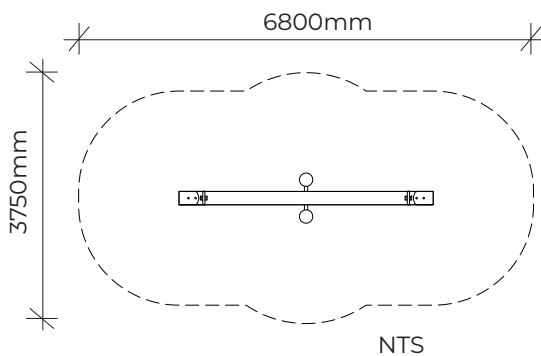

PRODUCT INFORMATION SHEET

SEE SAW

Product code: 731-SEE

Category: Miscellaneous (700-Series)

Dimensions: L 3800mm x W 750mm x H 900mm

Fall zone: L 6800mm x W 3750mm

All timber is West Australian Jarrah hardwood.

Timber characteristics and dimensions naturally vary and can be customised to suit your playground needs.

VAN RYT
INDUSTRIES

0421 825 520

vanrytindustries.com.au