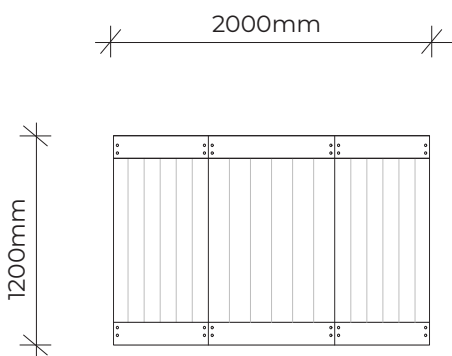

PRODUCT INFORMATION SHEET

BRIDGE TYPE A

Product code: 712-BRA

Category: Miscellaneous (700-Series)

Dimensions: L 2000mm x W 1200mm x H 1150mm
Rise 150mm

Fall zone: No fall zone required

NTS

All timber is West Australian Jarrah hardwood.