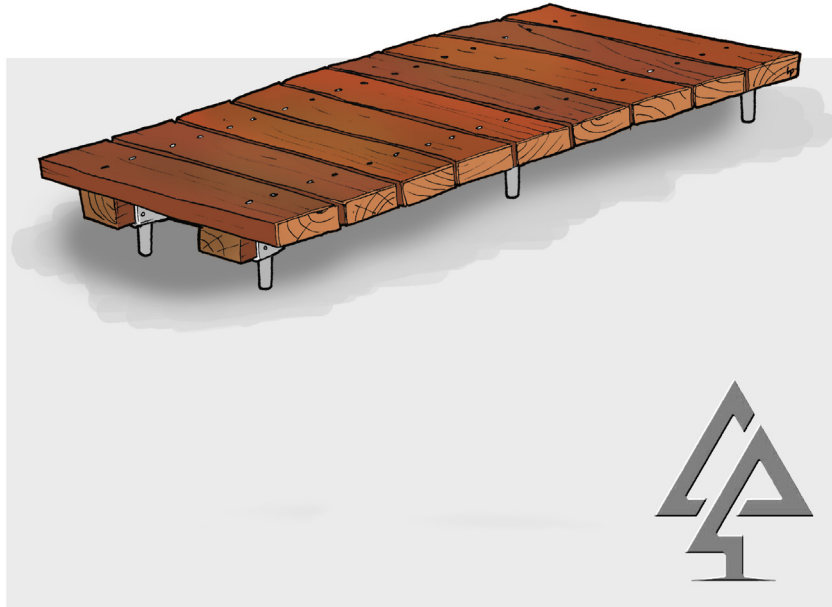

PRODUCT INFORMATION SHEET

BOARDWALK

Product code: 711-BWK

Category: Miscellaneous (700-Series)

Dimensions: L x W x H Custom to suit

Fall zone: No fall zone required

All timber is West Australian Jarrah hardwood.