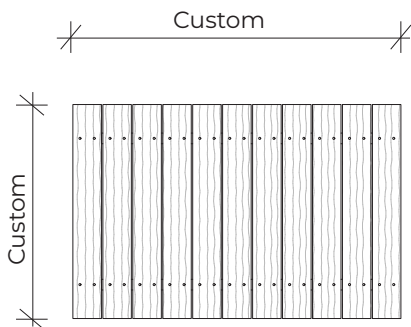

PRODUCT INFORMATION SHEET

BOARDWALK

Product code: 711-BWK

Category: Miscellaneous (700-Series)

Dimensions: L x W x H Custom to suit

Fall zone: No fall zone required

All timber is West Australian Jarrah hardwood.