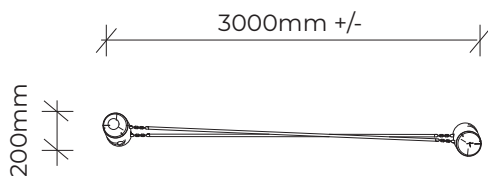

PRODUCT INFORMATION SHEET

TIGHT ROPES

Product code: 411-TIG

Category: Rope Features (400-Series)

Dimensions: L 3000mm x W 200mm
H 1800-2400mm

Fall zone: No fall zone required

***Various rope and net options available upon request**