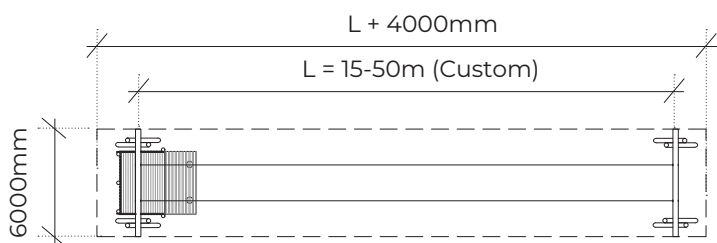

PRODUCT INFORMATION SHEET

DOUBLE FLYING FOX with PLATFORM

Product code: 407-FDP

Category: Rope Features (400-series)

Dimensions: L 15-50m x W 6m x H 4.8m

Fall zone: 6m x Cable L+4m

Features: 15-50m Long flying fox with timber platform and balustrade