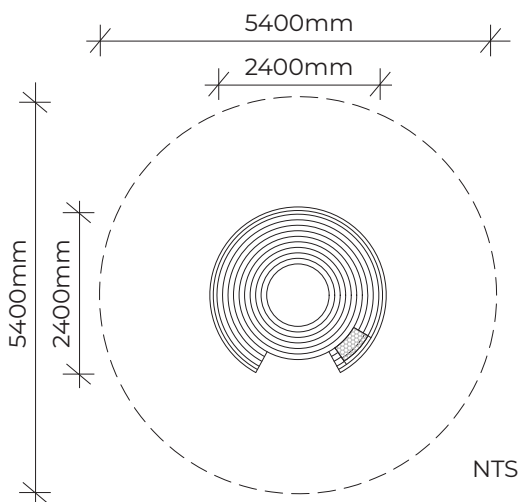

PRODUCT INFORMATION SHEET

BEEHIVE CUBBY - SMALL

Product code: 331-BEE

Category: Imagination Play Items (300-Series)

Dimensions: Dia. 2400mm x H 2000mm

Fall zone: 5400mm x 5400mm

All timber is West Australian Jarrah hardwood.