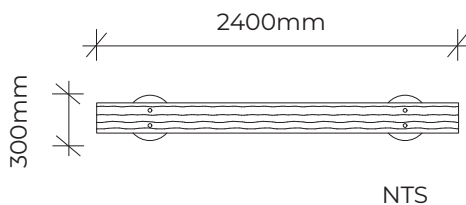

PRODUCT INFORMATION SHEET

BALANCE BEAM WIDE

Product code: 008-BAL

Category: Woodland Trail (000-Series)

Dimensions: L 2400mm x W 300mm x H 500mm

Fall zone: No fall zone required

All timber is West Australian Jarrah hardwood.