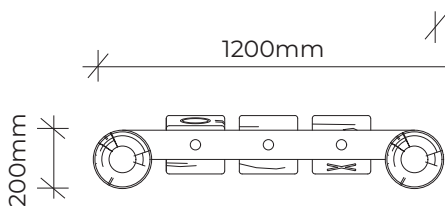

PRODUCT INFORMATION SHEET

NAUGHTS AND CROSSES

Product code: 701-OXS

Category: Miscellaneous (700-Series)

Dimensions: W 1200mm
H 1600mm

Fall zone: No fall zone required

NTS

All timber is West Australian Jarrah hardwood.