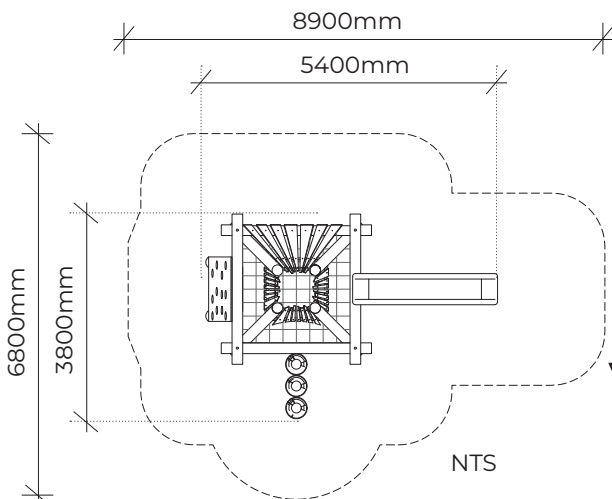

PRODUCT INFORMATION SHEET

SUNNINGDALE TOWER

Product code: 142-SUT

Category: Elevated Platforms (100-series)

Dimensions: W 3800mm x L 5400mm
H 4500mm (Platform 1.5m H)

Fall zone: 6800 x 8900mm

Features: Stepping stump stairs, rope net, climbing wall, 1.5m H slide, window