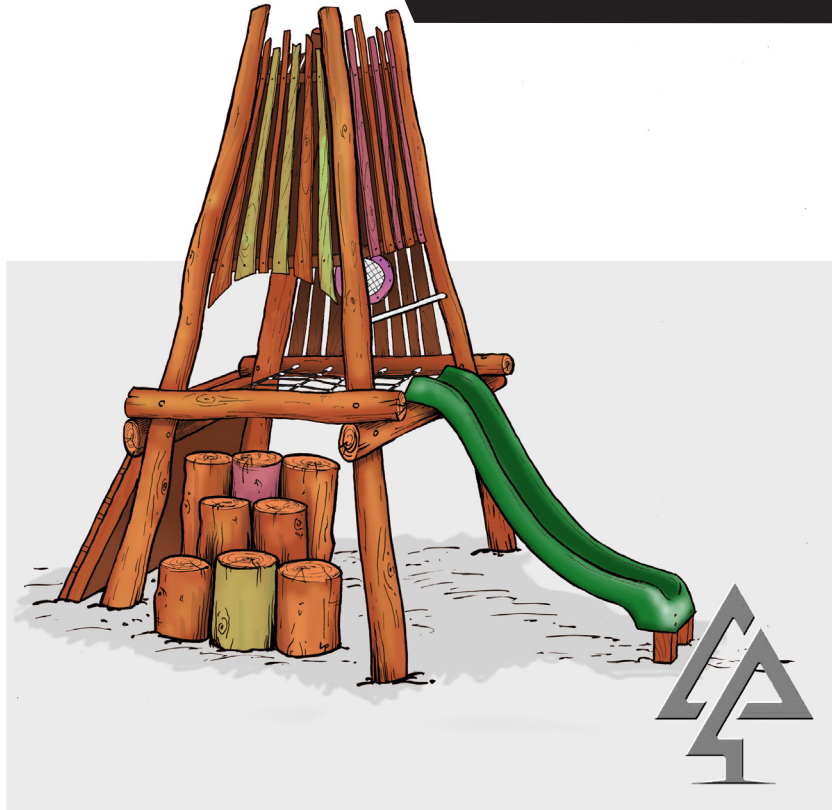

PRODUCT INFORMATION SHEET

SUNNINGDALE TOWER

Product code: 142-SUT

Category: Elevated Platforms (100-series)

Dimensions: W 3800mm x L 5400mm
H 4500mm (Platform 1.5m H)

Fall zone: 6800 x 8900mm

Features: Stepping stump stairs, rope net, climbing wall, 1.5m H slide, window

All timber is West Australian Jarrah hardwood.

Timber characteristics and dimensions naturally vary and can be customised to suit your playground needs.

VAN RYT
INDUSTRIES

0421 825 520

vanrytindustries.com.au