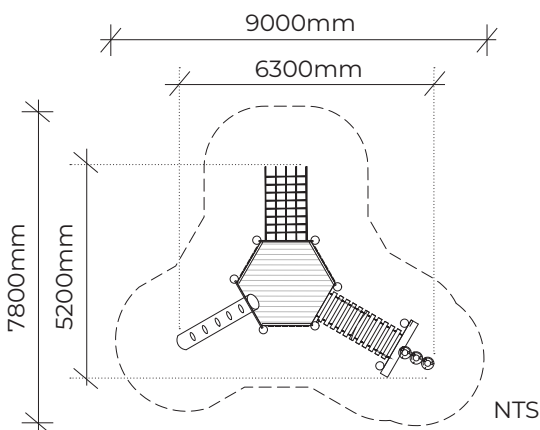

### BEAVIS PLATFORM

**Product code:** 122-BEA

**Category:** Elevated Platforms (100-Series)

**Dimensions:** W 6300 x L 5200mm  
Platform H 1500mm +/-

**Fall zone:** 9000mm x 7800mm

**Features:** Rickety Bridge, Stepping Stumps, Rope Net, Log Steps