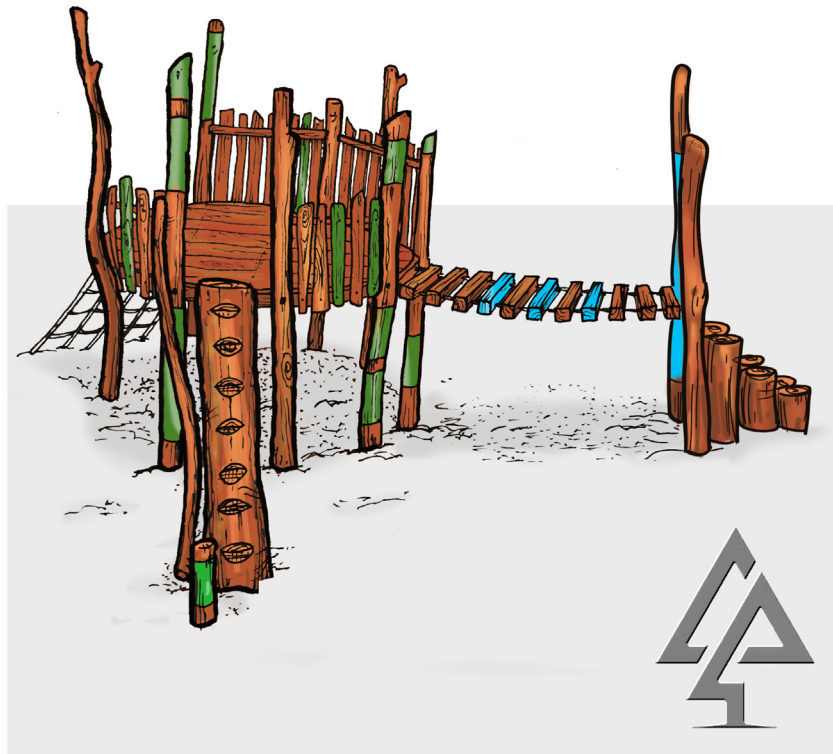

### BEAVIS PLATFORM

**Product code:** 122-BEA

**Category:** Elevated Platforms (100-Series)

**Dimensions:** W 6300 x L 5200mm  
Platform H 1500mm +/-

**Fall zone:** 9000mm x 7800mm

**Features:** Rickety Bridge, Stepping Stumps, Rope Net, Log Steps

All timber is West Australian Jarrah hardwood.

Timber characteristics and dimensions naturally vary and can be customised to suit your playground needs.

**VAN RYT**  
INDUSTRIES

0421 825 520

[vanrytindustries.com.au](http://vanrytindustries.com.au)