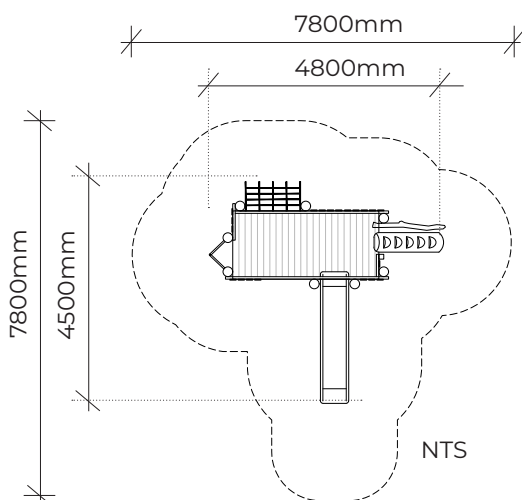

PRODUCT INFORMATION SHEET

LOADED CUBBY

Product code: 103-LOA

Category: Elevated Platforms (100-series)

Dimensions: W 4800mm x L 4500mm

Platform H 1500mm +/-

Fall zone: 7800 x 7800mm (+/- with variable height)

Features: Platform with rope net, climbing wall, slide, fireman's pole and log steps

The timber is mostly West Australian Jarrah hardwood, and timber characteristics and dimensions may naturally vary.

All of our equipment and colours can be customised to suit your playground requirements.