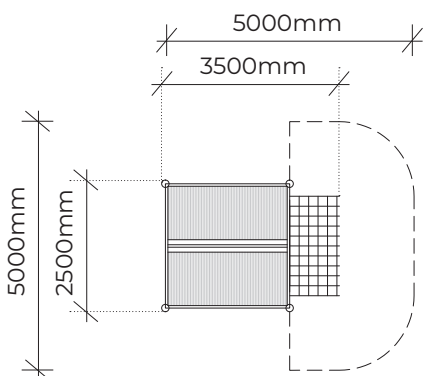

PRODUCT INFORMATION SHEET

TAKARI CUBBY

Product code: 102-TAK

Category: Elevated Platforms (100-series)

Dimensions: L 3500mm X W 2500mm
Platform H 1200mm +/-

Fall zone: 5000 x 5000mm

Features: Roofed structure with rope net,
built into embankment