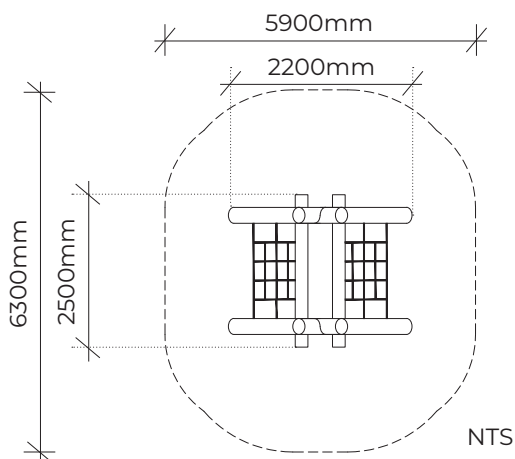

PRODUCT INFORMATION SHEET

ARMY STYLE CLIMBER

Product code: 403-ARM

Category: Rope Features (400-series)

Dimensions: L 2900mm x W 2400mm x
H 2000mm

Fall zone: 4900 x 5700mm

All timber is West Australian Jarrah hardwood.

Timber characteristics and dimensions naturally vary and can be customised to suit your playground needs.

VAN RYT
INDUSTRIES

0421 825 520

vanrytindustries.com.au