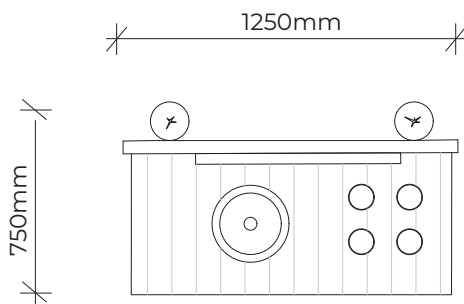

PRODUCT INFORMATION SHEET

LITTLE COOKER KITCHEN - SMALL

Product code: 301-KTS

Category: Imagination Play Items (300-Series)

Dimensions: W 750 x L 1250mm
H 1500mm

Fall zone: No fall zone required

NTS

All timber is West Australian Jarrah hardwood.