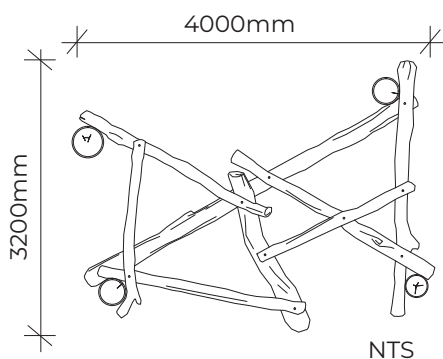

PRODUCT INFORMATION SHEET

LOG SCRAMBLE

Product code: 007-LSC

Category: Woodland Trail (000-Series)

Dimensions: W 3200 x L 4000mm
H 600mm +/-

Fall zone: No fall zone required <600mm H

All timber is West Australian Jarrah hardwood.

Timber characteristics and dimensions naturally vary and can be customised to suit your playground needs.

VAN RYT
INDUSTRIES

0421 825 520

vanrytindustries.com.au