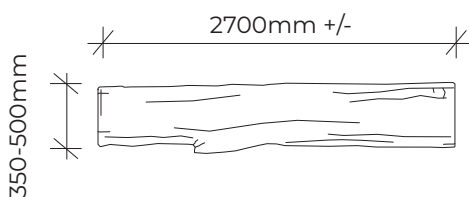

PRODUCT INFORMATION SHEET

LOG

Product code: 005-LOG

Category: Woodland Trail (000-Series)

Dimensions: W 350-500mm dia.
L 2700mm +/-

Fall zone: No fall zone required

NTS

All timber is West Australian Jarrah hardwood.