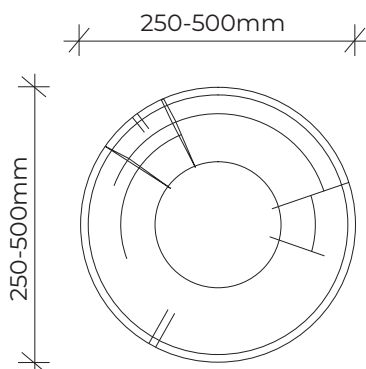

PRODUCT INFORMATION SHEET

STEPPING STUMP

Product code: 001-STU

Category: Woodland Trail (000-Series)

Dimensions: W 250-500mm dia.
H 400-1000mm

Fall zone: No fall zone required <600mm H

NTS

All timber is West Australian Jarrah hardwood.